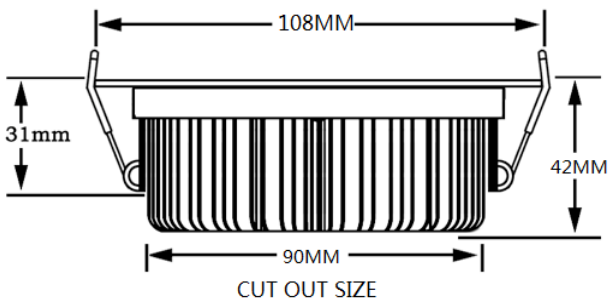

LED DOWNLIGHT (Tri Colour)

These general purpose LED light fitting is designed with robust polycarbonate fitting for the budget cost. The fitting is suitable for a range of home lighting or commercial applications. The fitting is also dimmable to give even further flexibility in the lighting control

Product Code	Voltage (V)	Wattage (W)	Power Factor	Luminous Flux (Lm)	Beam Angle	CRI	Colour temp	Dimmable
B0103-02301	240V AC	13W	>0.85	88lm/w-cw	110	>80	6000K 4000K 3000K	Yes

DOWNLIGHT SERIES

BTD03

BEAM ANGLE 120 DEG		
Distance (M)	Avg/Max (lux)	Diameter (M)
1	84	3.39
1.5	37	5.09
2	21	6.79
2.5	14	8.48
3	9	10.18