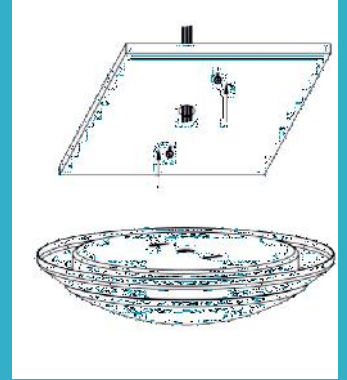

LED OYSTER LIGHT

| | | |
|-----------------|---|----------------|
| WATTAGE: | 18W | 24W |
| INPUT VOLTAGE: | AC 100-240V | AC 100-240V |
| COLOUR TEMP: | 5500K/3000K | 5500K/3000K |
| CRI: | >80 | >80 |
| RATED LIFE: | 30,000+ HOURS | 30,000+HOURS |
| HOUSING: | ALUMINUM ALLOY | ALUMINUM ALLOY |
| OPERATING TEMP: | -20° - +45°C | -20° - +45°C |
| IP RATING: | IP40 | IP40 |
| FLUX: | 1280 LUMENS | 1630 LUMENS |
| LIGHT SOURCE: | SMD | SMD |
| EFFICIENCY: | >80% | >80% |
| BODY COLOUR: | WHITE | WHITE |
| ENVIRONMENT: | INTERIOR | INTERIOR |
| WARRANTY: | 3 YEARS | 3 YEARS |
| CERTIFICATIONS: |  | |

SUITABLE FOR:  DOMESTIC INTERIOR LIGHTING  COMMERCIAL INTERIOR LIGHTING

DIMENSIONS: LL-417010-4000

DIMENSIONS: LL-417020-4000

| | | |
|-----------|-----------|-----------|
| MODEL: | BXD01-18W | BXD01-24W |
| HEIGHT: | 98 mm | 113 mm |
| DIAMETER: | Ø210 mm | Ø300 mm |