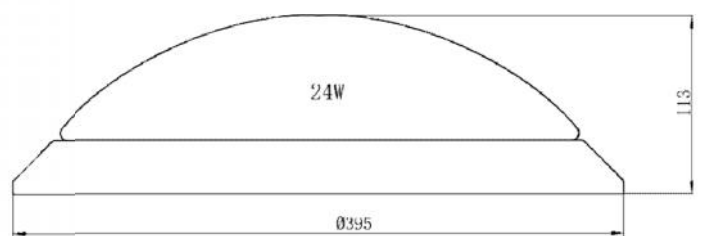

LED OYSTER LIGHT

| | | |
|-----------------|---|----------------|
| WATTAGE: | 18W | 24W |
| INPUT VOLTAGE: | AC 100-240V | AC 100-240V |
| COLOUR TEMP: | 5500K/3000K | 5500K/3000K |
| CRI: | >80 | >80 |
| RATED LIFE: | 30,000+ HOURS | 30,000+HOURS |
| HOUSING: | ALUMINUM ALLOY | ALUMINUM ALLOY |
| OPERATING TEMP: | -20° - +45°C | -20° - +45°C |
| IP RATING: | IP40 | IP40 |
| FLUX: | 1280 LUMENS | 1630 LUMENS |
| LIGHT SOURCE: | SMD | SMD |
| EFFICIENCY: | >80% | >80% |
| BODY COLOUR: | WHITE | WHITE |
| ENVIRONMENT: | INTERIOR | INTERIOR |
| WARRANTY: | 3 YEARS | 3 YEARS |
| CERTIFICATIONS: |  | |

SUITABLE FOR:  DOMESTIC INTERIOR LIGHTING  COMMERCIAL INTERIOR LIGHTING

DIMENSIONS: LL-417010-4000

DIMENSIONS: LL-417020-4000

| | | |
|-----------|-----------|-----------|
| MODEL: | BXD01-18W | BXD01-24W |
| HEIGHT: | 98 mm | 113 mm |
| DIAMETER: | Ø210 mm | Ø300 mm |