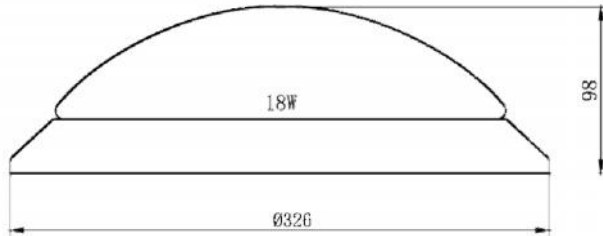

LED OYSTER LIGHT

| | | |
|-----------------|---|----------------|
| WATTAGE: | 18W | 24W |
| INPUT VOLTAGE: | AC 100-240V | AC 100-240V |
| COLOUR TEMP: | 5500K/3000K | 5500K/3000K |
| CRI: | >80 | >80 |
| RATED LIFE: | 30,000+ HOURS | 30,000+HOURS |
| HOUSING: | ALUMINUM ALLOY | ALUMINUM ALLOY |
| OPERATING TEMP: | -20° - +45°C | -20° - +45°C |
| IP RATING: | IP40 | IP40 |
| FLUX: | 1280 LUMENS | 1630 LUMENS |
| LIGHT SOURCE: | SMD | SMD |
| EFFICIENCY: | >80% | >80% |
| BODY COLOUR: | WHITE | WHITE |
| ENVIRONMENT: | INTERIOR | INTERIOR |
| WARRANTY: | 3 YEARS | 3 YEARS |
| CERTIFICATIONS: |  | |

SUITABLE FOR:  DOMESTIC INTERIOR LIGHTING  COMMERCIAL INTERIOR LIGHTING

DIMENSIONS: LL-417010-4000

DIMENSIONS: LL-417020-4000

| | | |
|-----------|-----------|-----------|
| MODEL: | BXD01-18W | BXD01-24W |
| HEIGHT: | 98 mm | 113 mm |
| DIAMETER: | Ø210 mm | Ø300 mm |